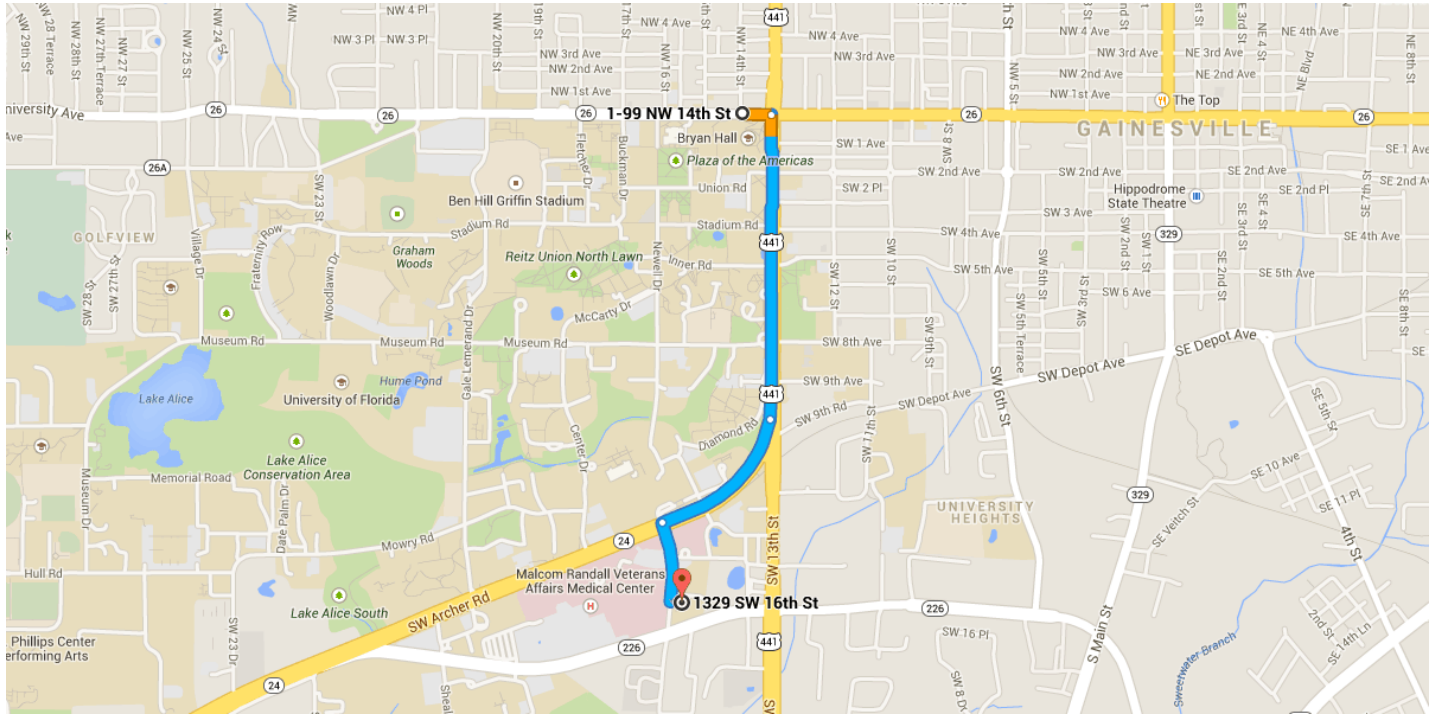

### Directions from 1-99 NW 14th St to 1329 SW 16th St

#### ○ 1-99 NW 14th St

Gainesville, FL 32603

1. Head east on W University Ave toward NW 13th St

↑ \_\_\_\_\_ 341 ft

2. Turn right onto SW 13th St

↘ \_\_\_\_\_ 0.7 mi

3. Slight right onto SW Archer Rd

↘ \_\_\_\_\_ 0.3 mi

4. Turn left onto SW 16th St

↙ \_\_\_\_\_ 0.2 mi

#### ◎ 1329 SW 16th St

Gainesville, FL 32608

These directions are for planning purposes only. You may find that construction projects, traffic, weather, or other events may cause conditions to differ from the map results, and you should plan your route accordingly. You must obey all signs or notices regarding your route.